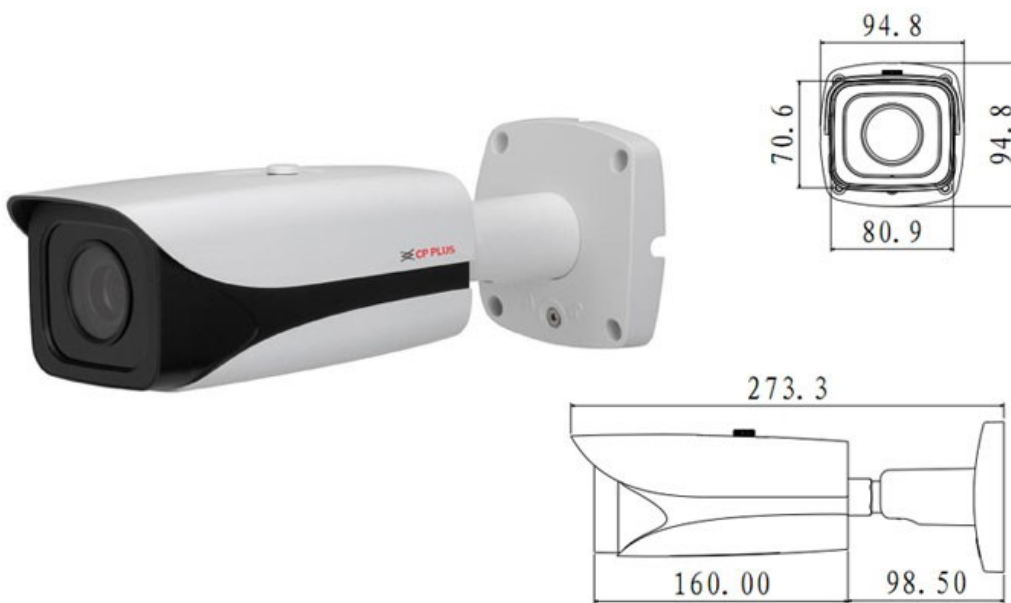

CP- UNC-TH21ZL5-VMD

2 MP H.265 WDR IR Bullet Camera - 50 Mtr.

Main Features

- 1/2.8" 2MP PS CMOS Image Sensor
- 50/60fps@1080P(1920×1080)
- H.265 and H.264 triple-stream encoding
- WDR(140dB), Day/Night (ICR), Defog, ROI, EIS, 3D-DNR, AWB, AGC, BLC
- 2.7 -12mm motorized Lens, Micro SD
- IR Range of 50 Mtrs, IP67, IK10, PoE
- Mobile Software: iCMOB, gCMOB
- CMS Software: KVMS Pro, vOptimus Pro

*Product casing and specifications are subject to change without prior notice

CP- UNC-TH21ZL5-VMD

2 MP H.265 WDR IR Bullet Camera - 50 Mtr.

Feature

Image Sensor
 Effective Pixels
 Minimum Illumination
 Shutter Speed
 White Balance
 Lens
 Gain Control (AGC)
 Video Compression
 S/N Ratio
 Back Light Compensation
 Video Streaming
 Resolution
 Digital Zoom
 Privacy Mask
 ICR
 Motion Detection
 ROI
 Audio Input
 Audio Output
 Audio Compression
 Alarm IN
 Alarm Out
 Bit Rate
 Protocol
 Smart Detection
 Ethernet
 User Account
 IR

*Product casing and specifications are subject to change without prior notice

CP- UNC-TH21ZL5-VMD

2 MP H.265 WDR IR Bullet Camera - 50 Mtr.

Feature

Smart Phone
Micro SD
Operating Temperature
Power Source
Power Consumption
Weatherproof Standard
Dimension
Weight